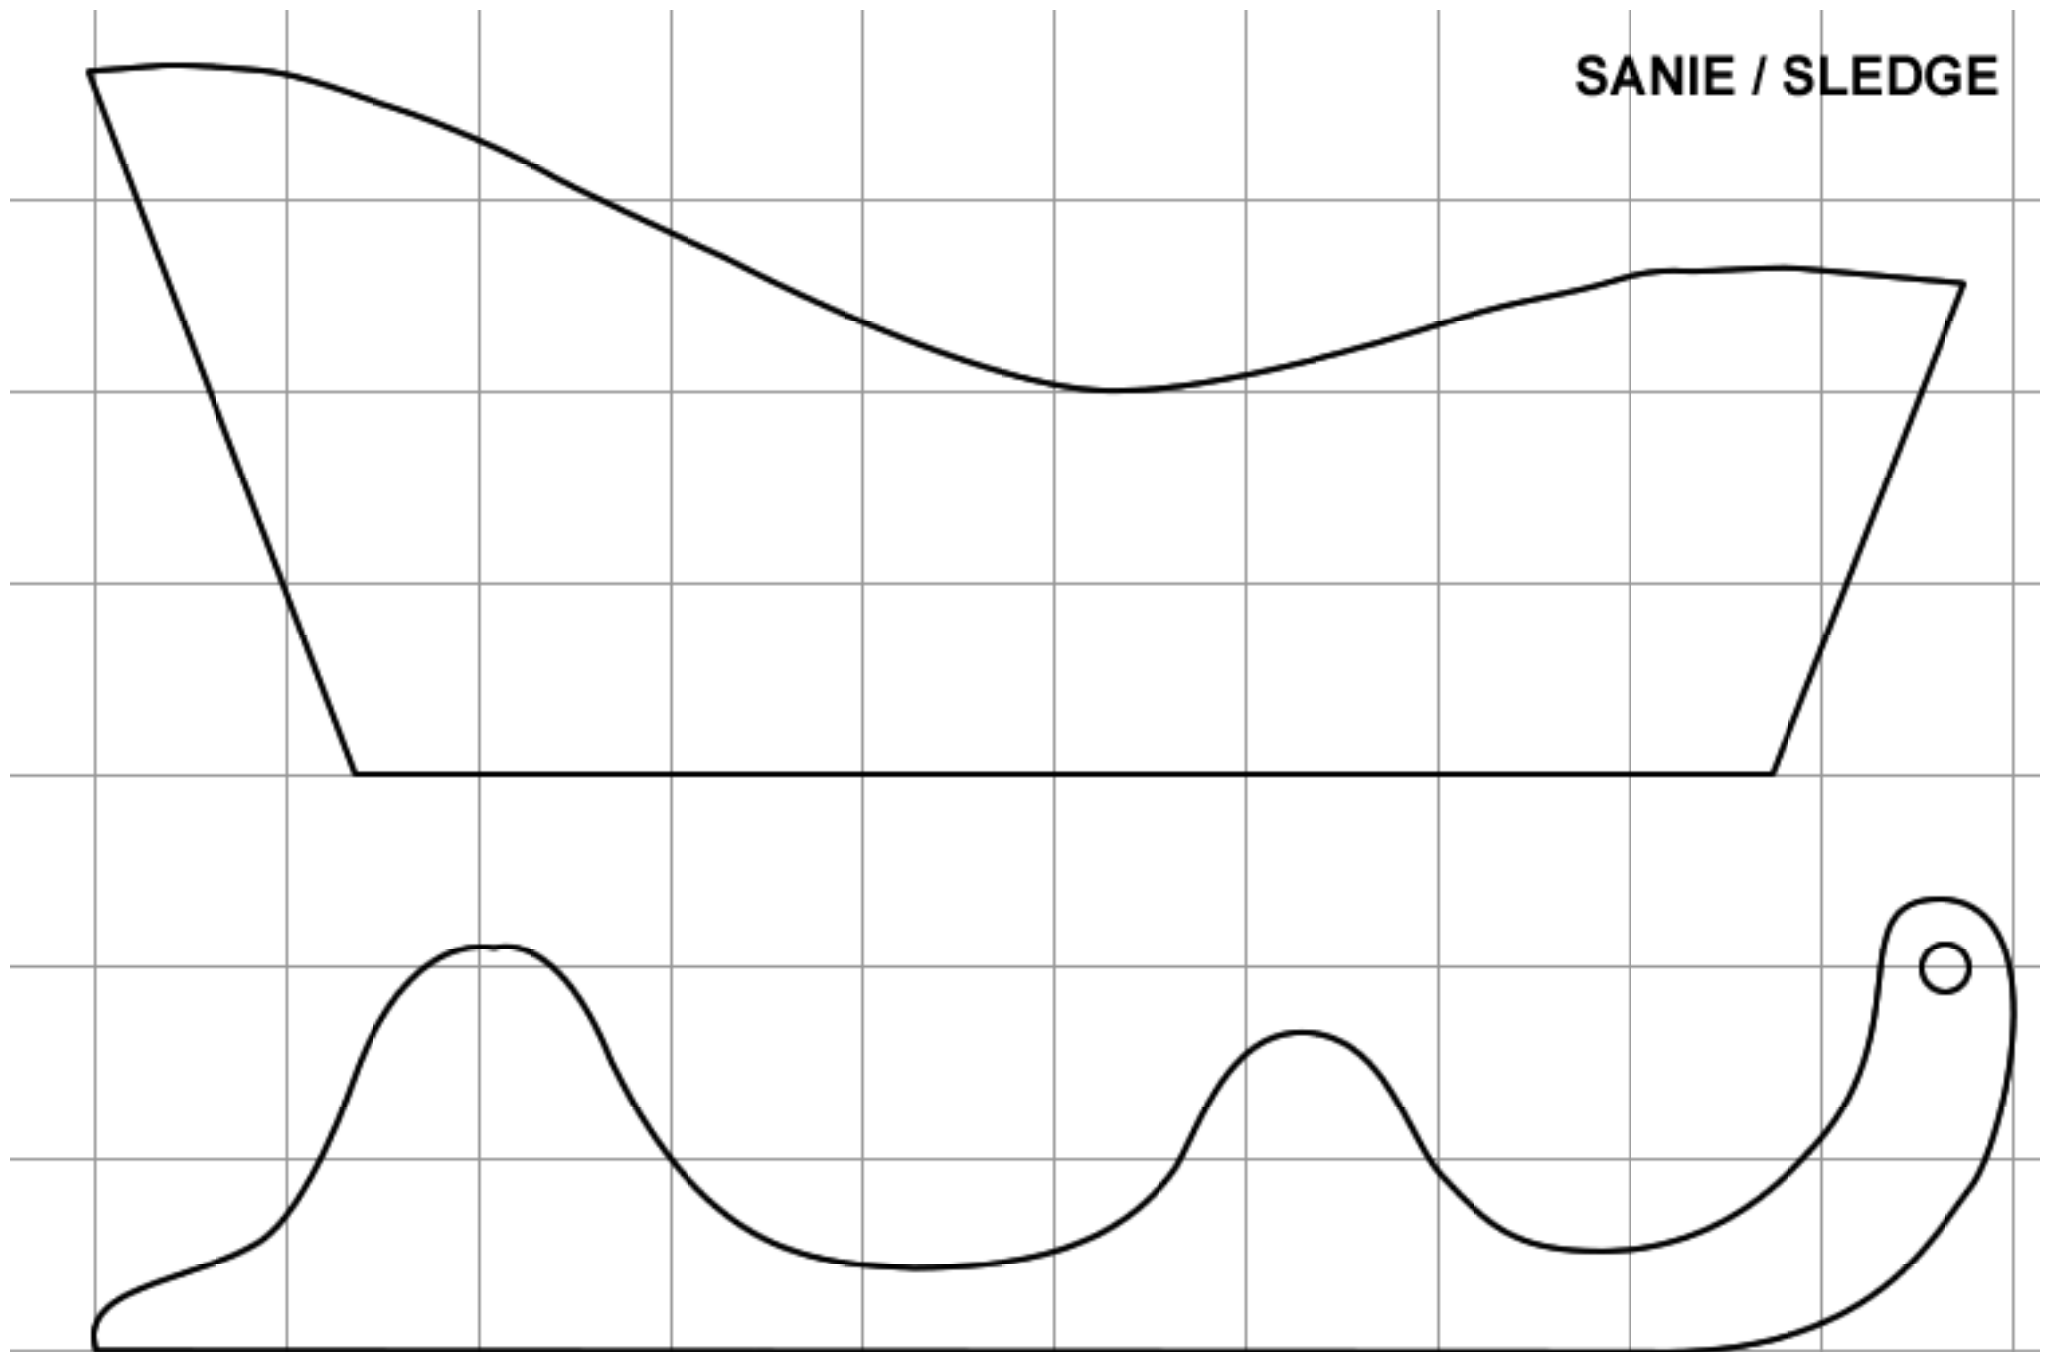

SANIE / SLEDGE

Fiecare pătrat are dimensiunea de 1 țol x 1 țol (25.4mm x 25.4mm)
Each square is 1 inch x 1 inch (25.4mm x 25.4mm)